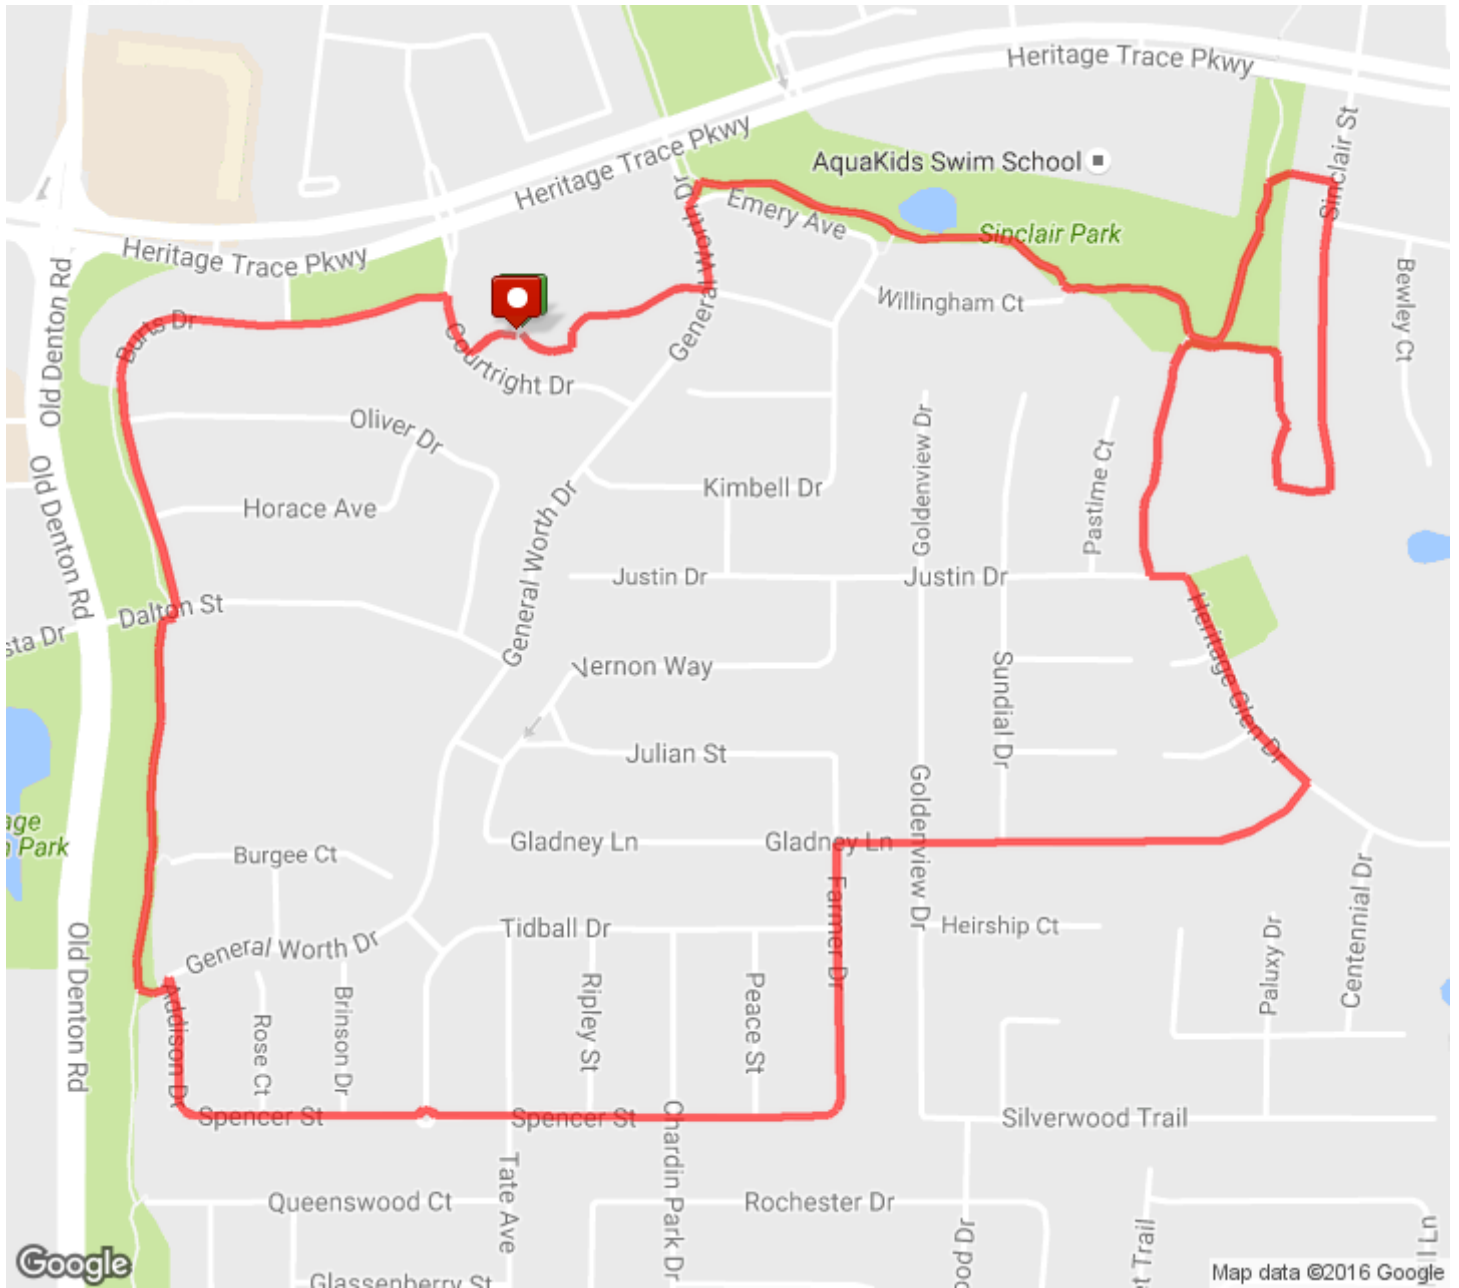

2016 Heritage Rocking 5K Route

Distance: 3.1 mi

Elevation: 70.82 ft (Max: 740.26 ft)

mapmyrun

ELEVATION (ft)

Miles

Copyright (c) 2016 MapMyFitness Inc.