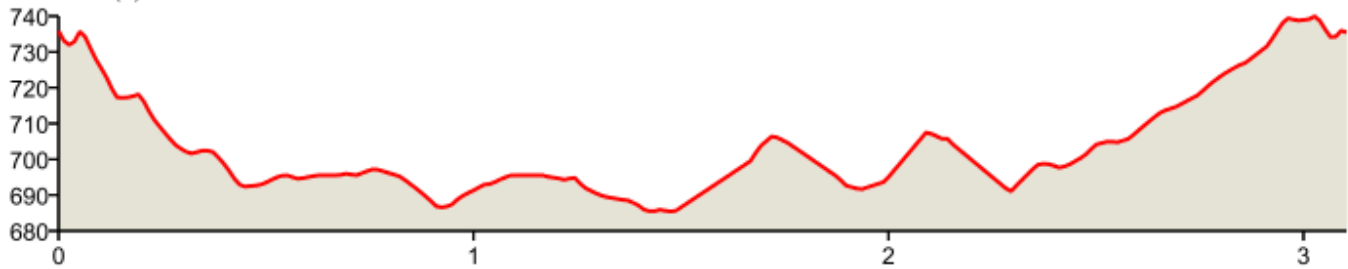

2016 Heritage Rocking 5K Route

Distance: 3.1 mi

Elevation: 70.82 ft (Max: 740.26 ft)

mapmyrun

ELEVATION (ft)

Miles

Copyright (c) 2016 MapMyFitness Inc.